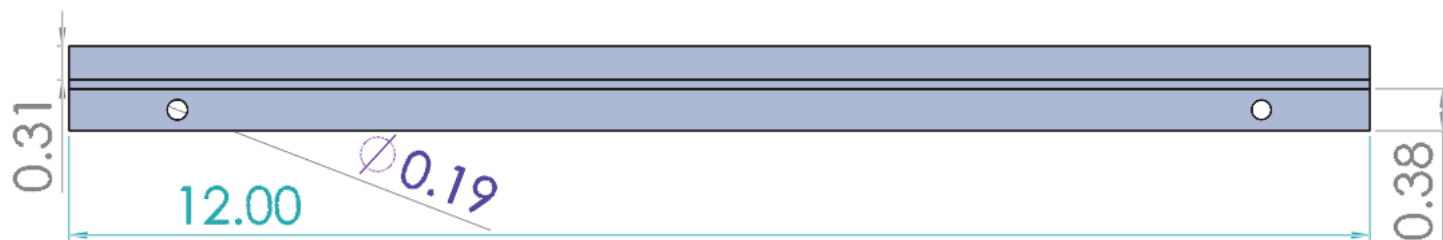

PRESTON LED FLAT PANEL SERIES INSTALLATION

IMPORTANT

Do not connect the Preston LED Flat Panel directly to AC 110V-220V or 24VDC without the proper driver.

(305) 652-2599 | www.lumiron.com
20725 NE 16 AVE A-33 Miami, FL 33179
sales@lumiron.com